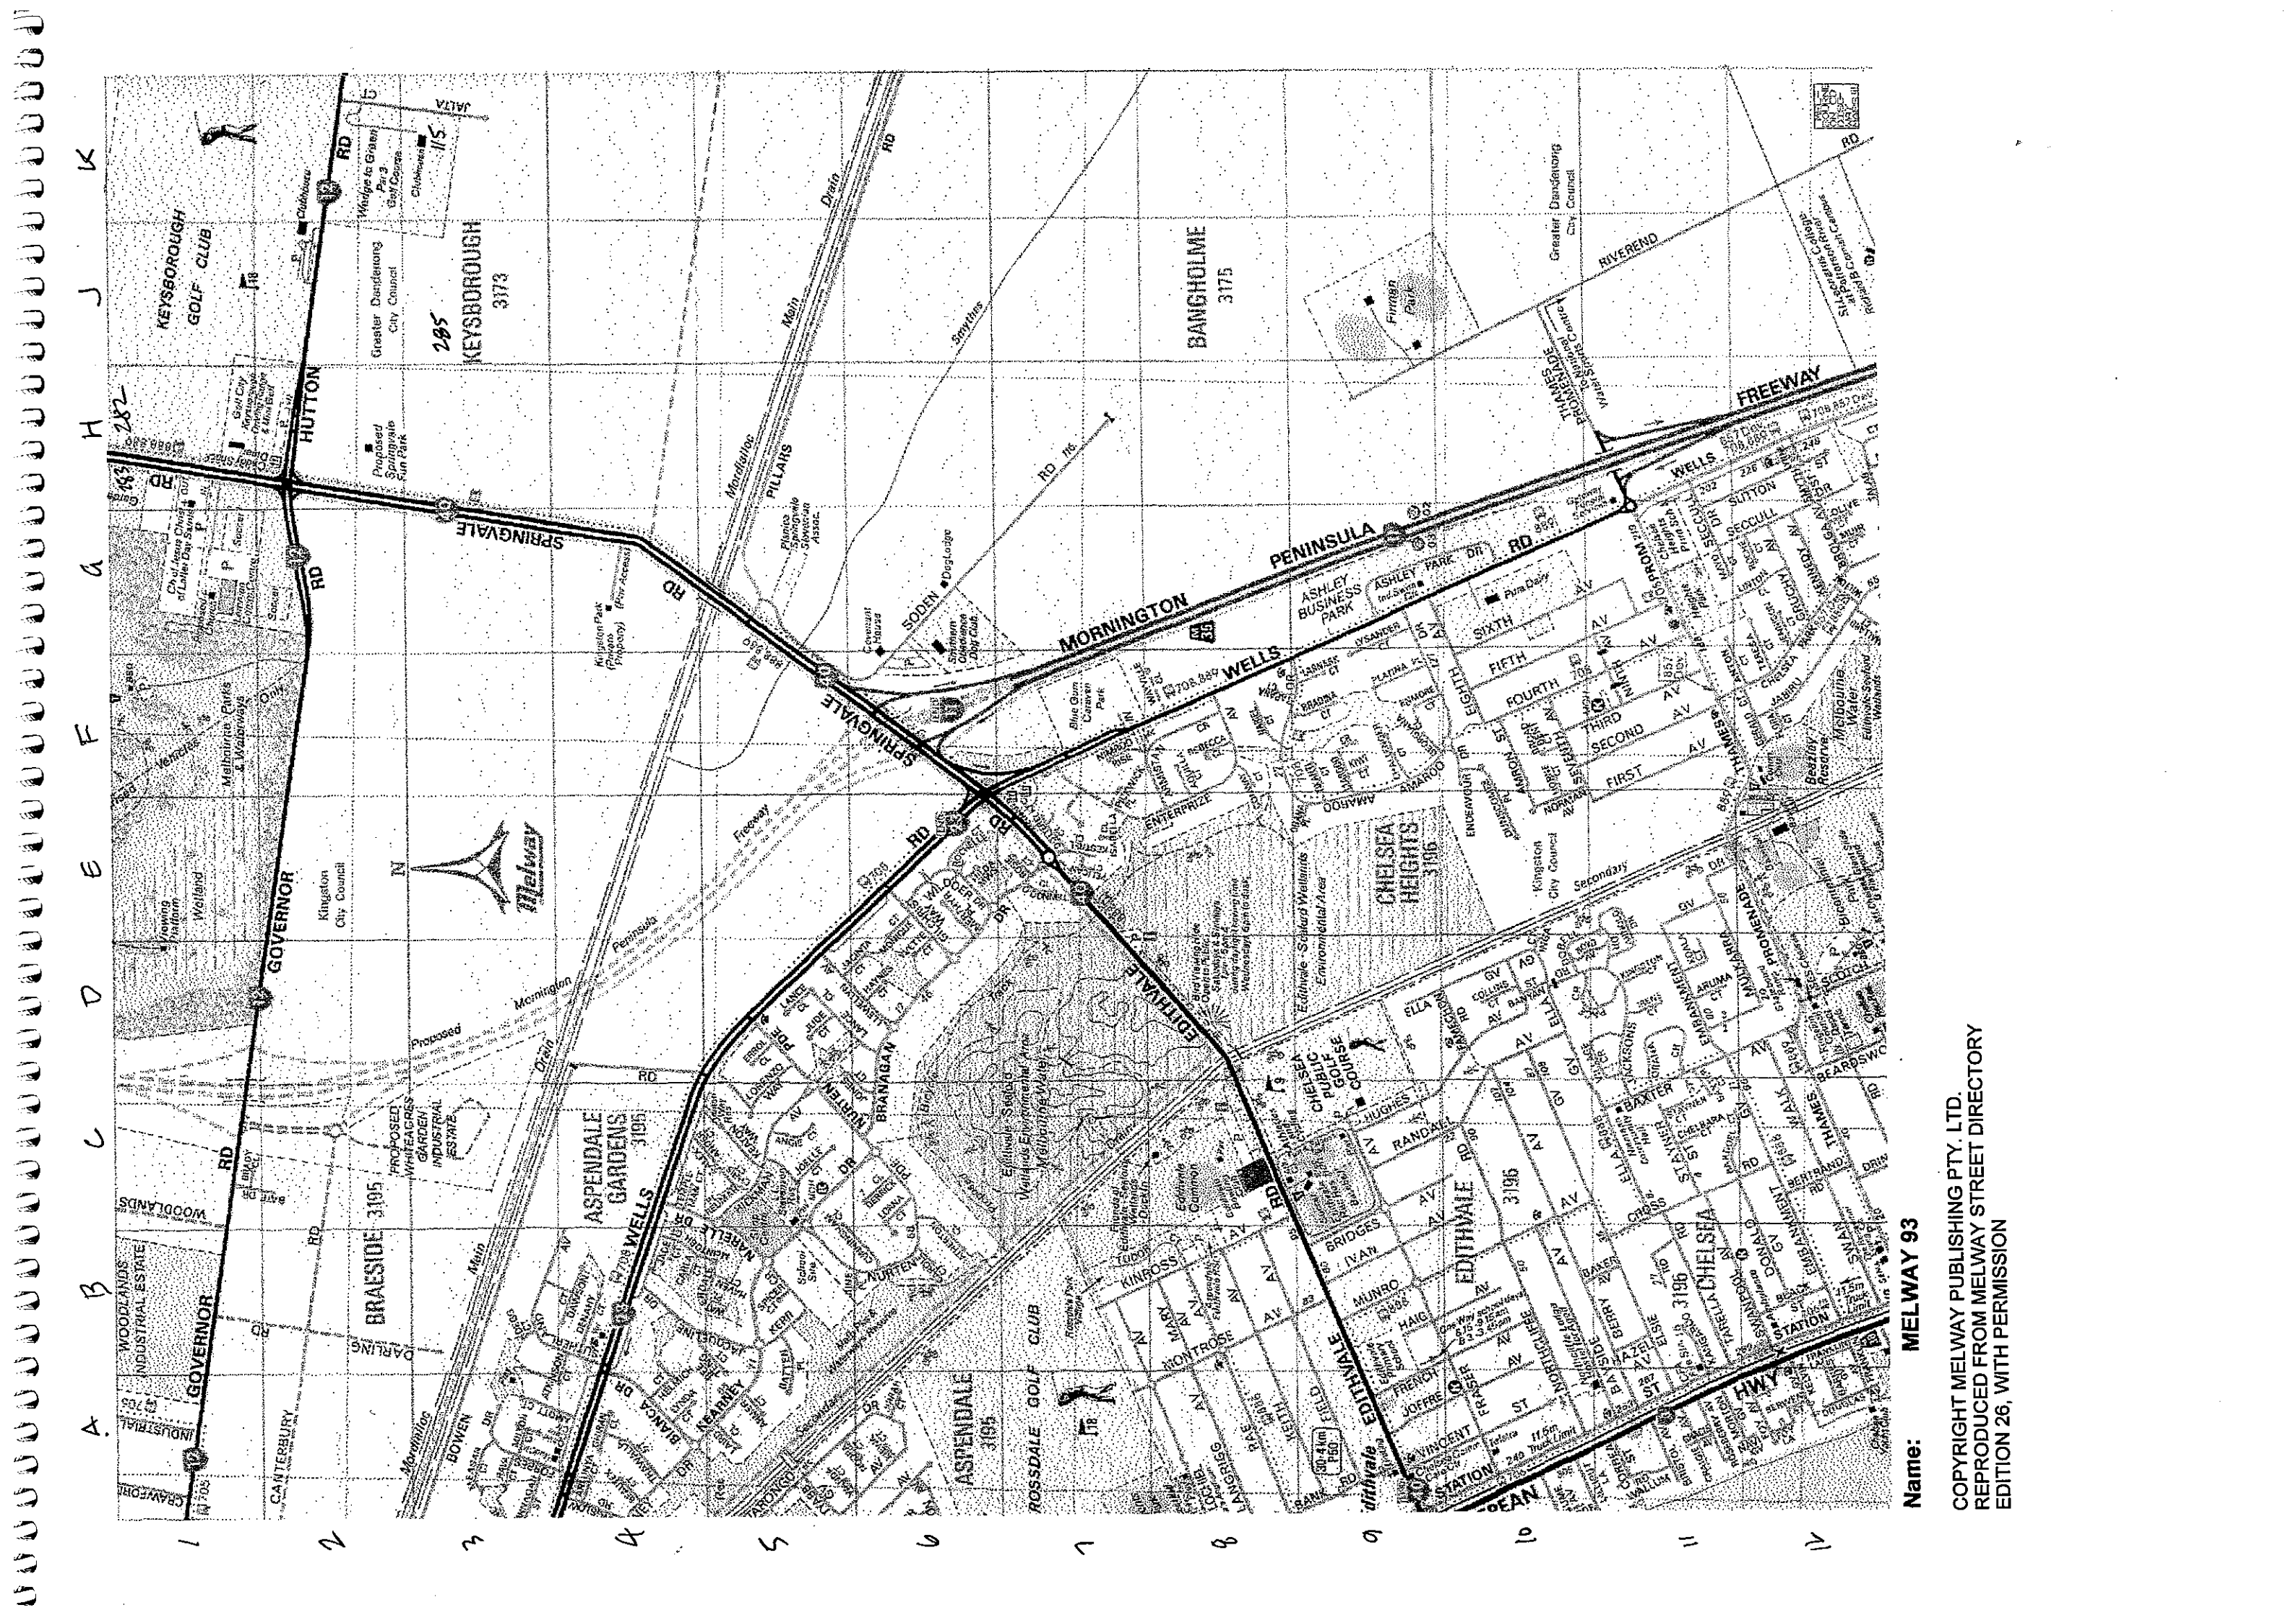

Name: MELWAY 93

COPYRIGHT MELWAY PUBLISHING PTY. LTD.
REPRODUCED FROM MELWAY STREET DIRECTORY
EDITION 26, WITH PERMISSION