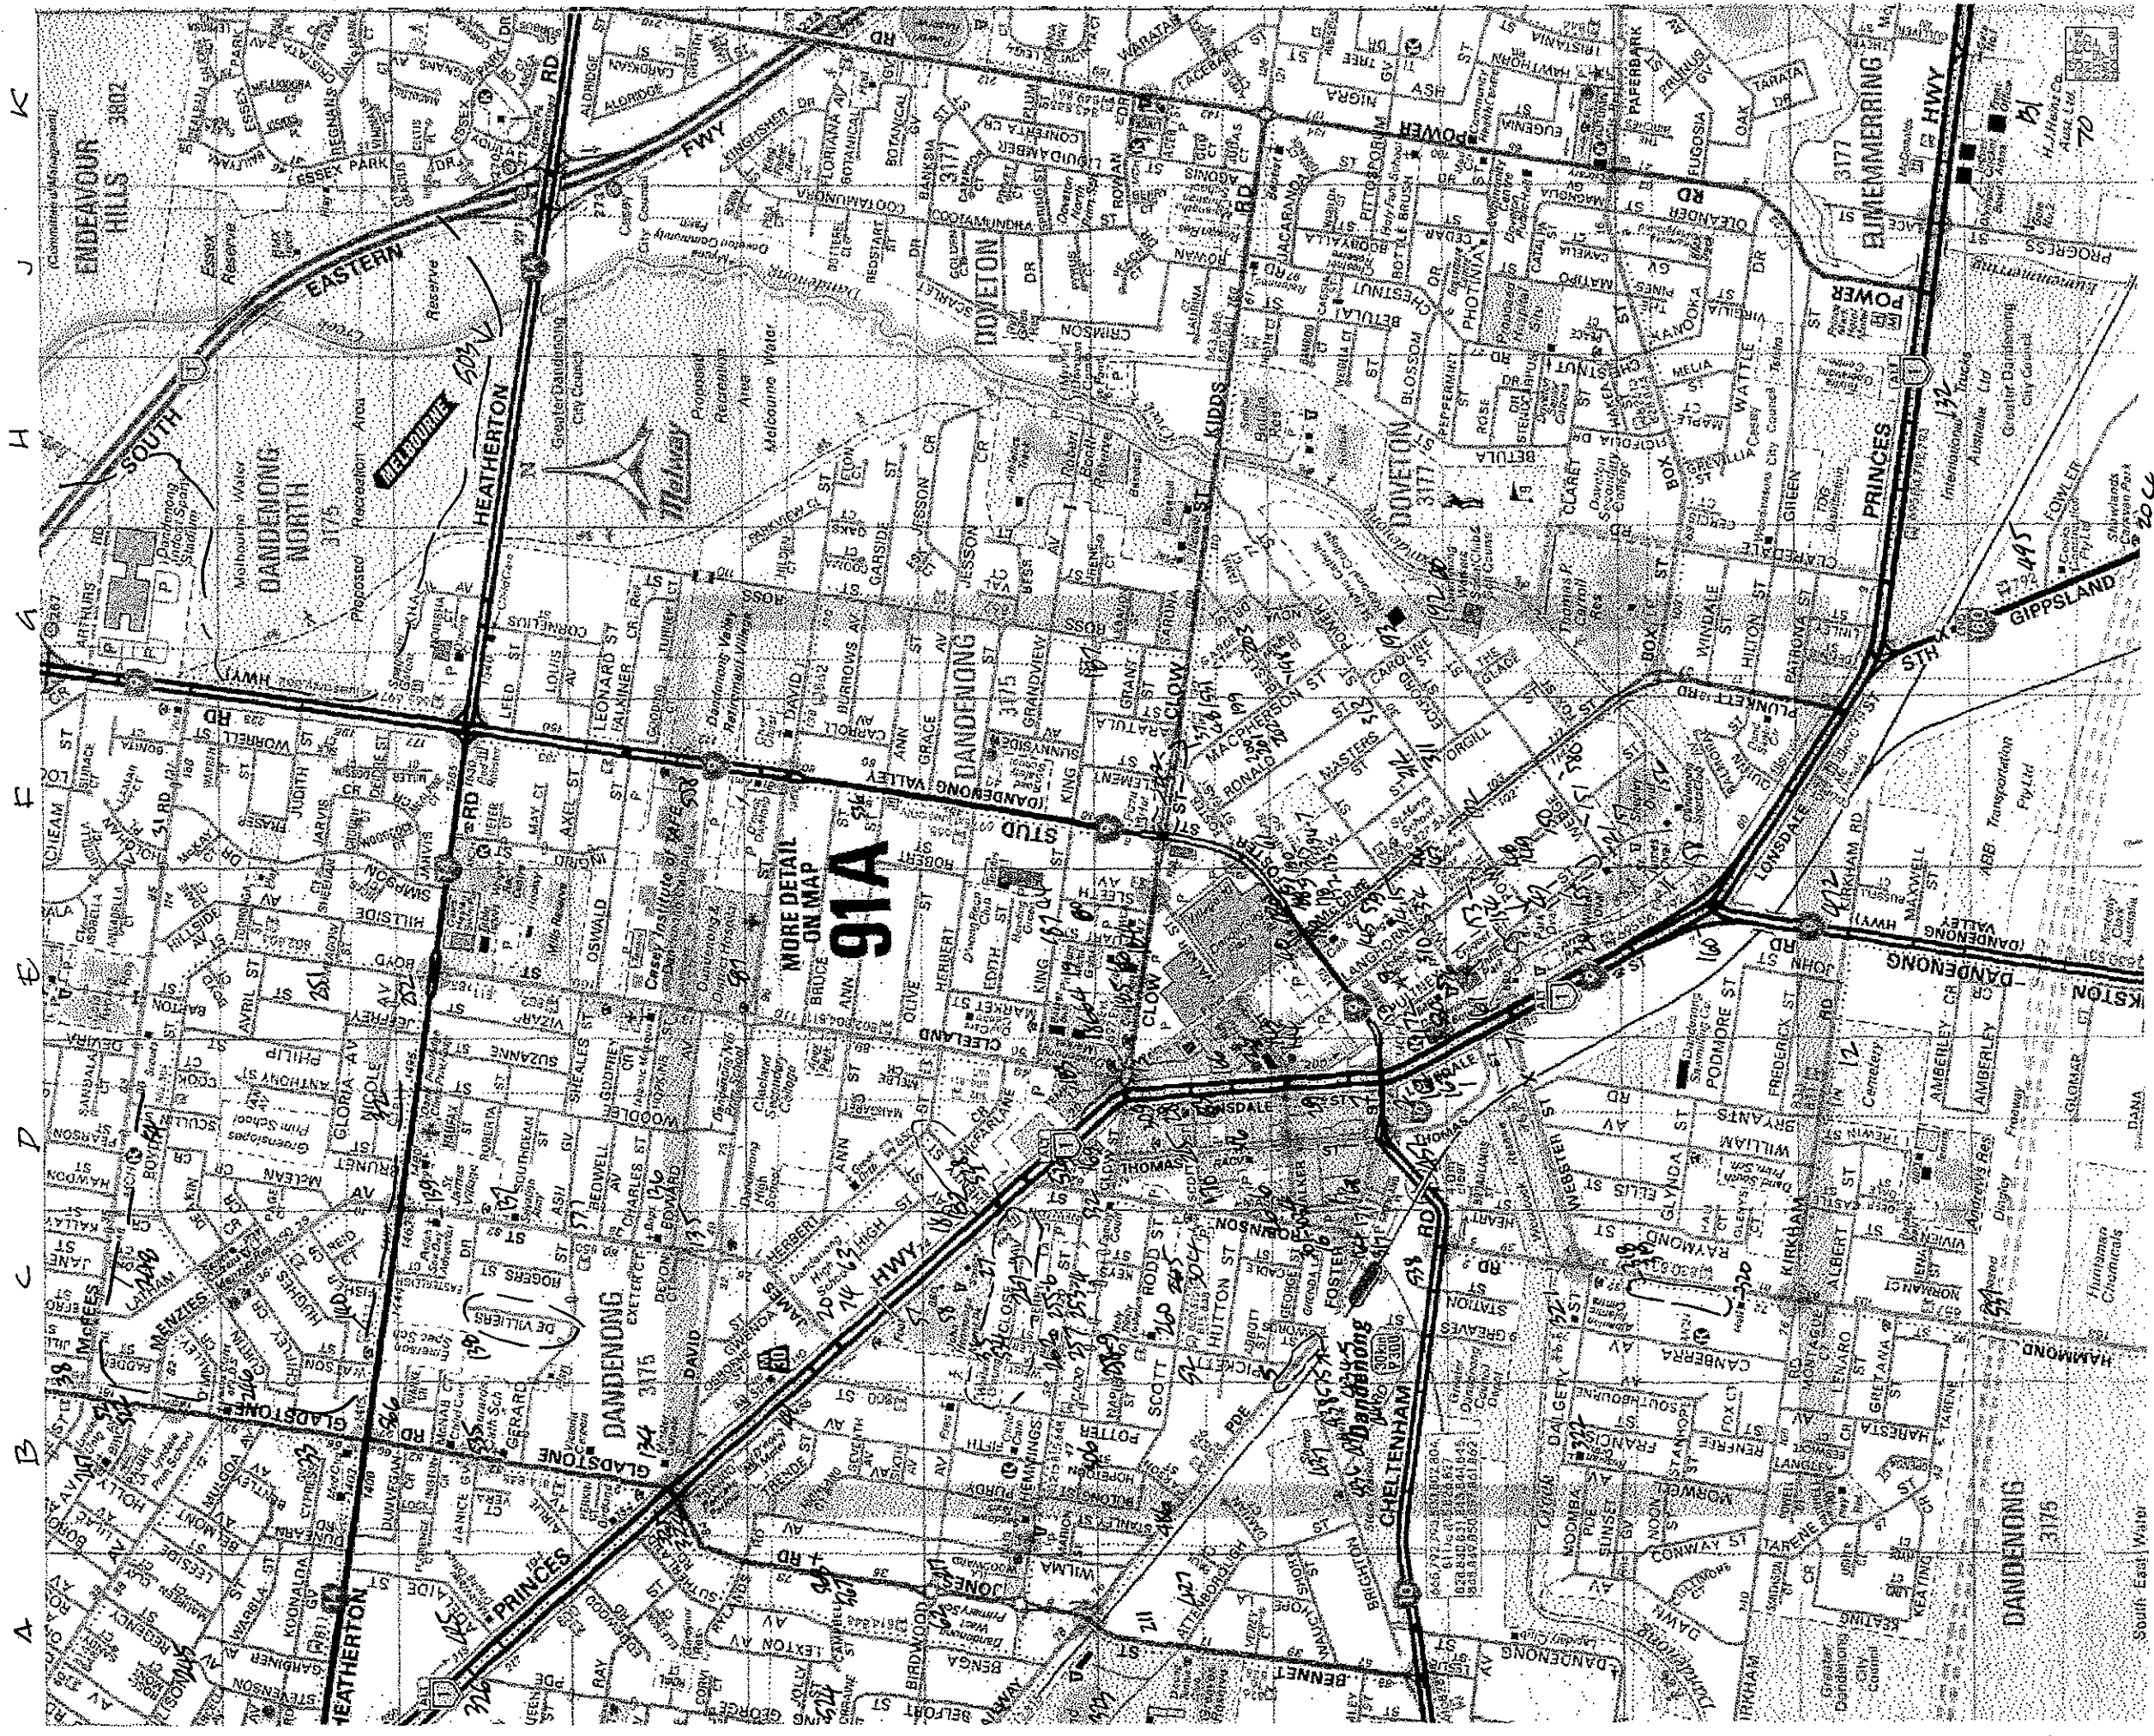

Name: MELWAY 90
(SEE ALSO 91A)

COPYRIGHT MELWAY PUBLISHING PTY. LTD.
REPRODUCED FROM MELWAY STREET DIRECTORY
EDITION 26, WITH PERMISSION