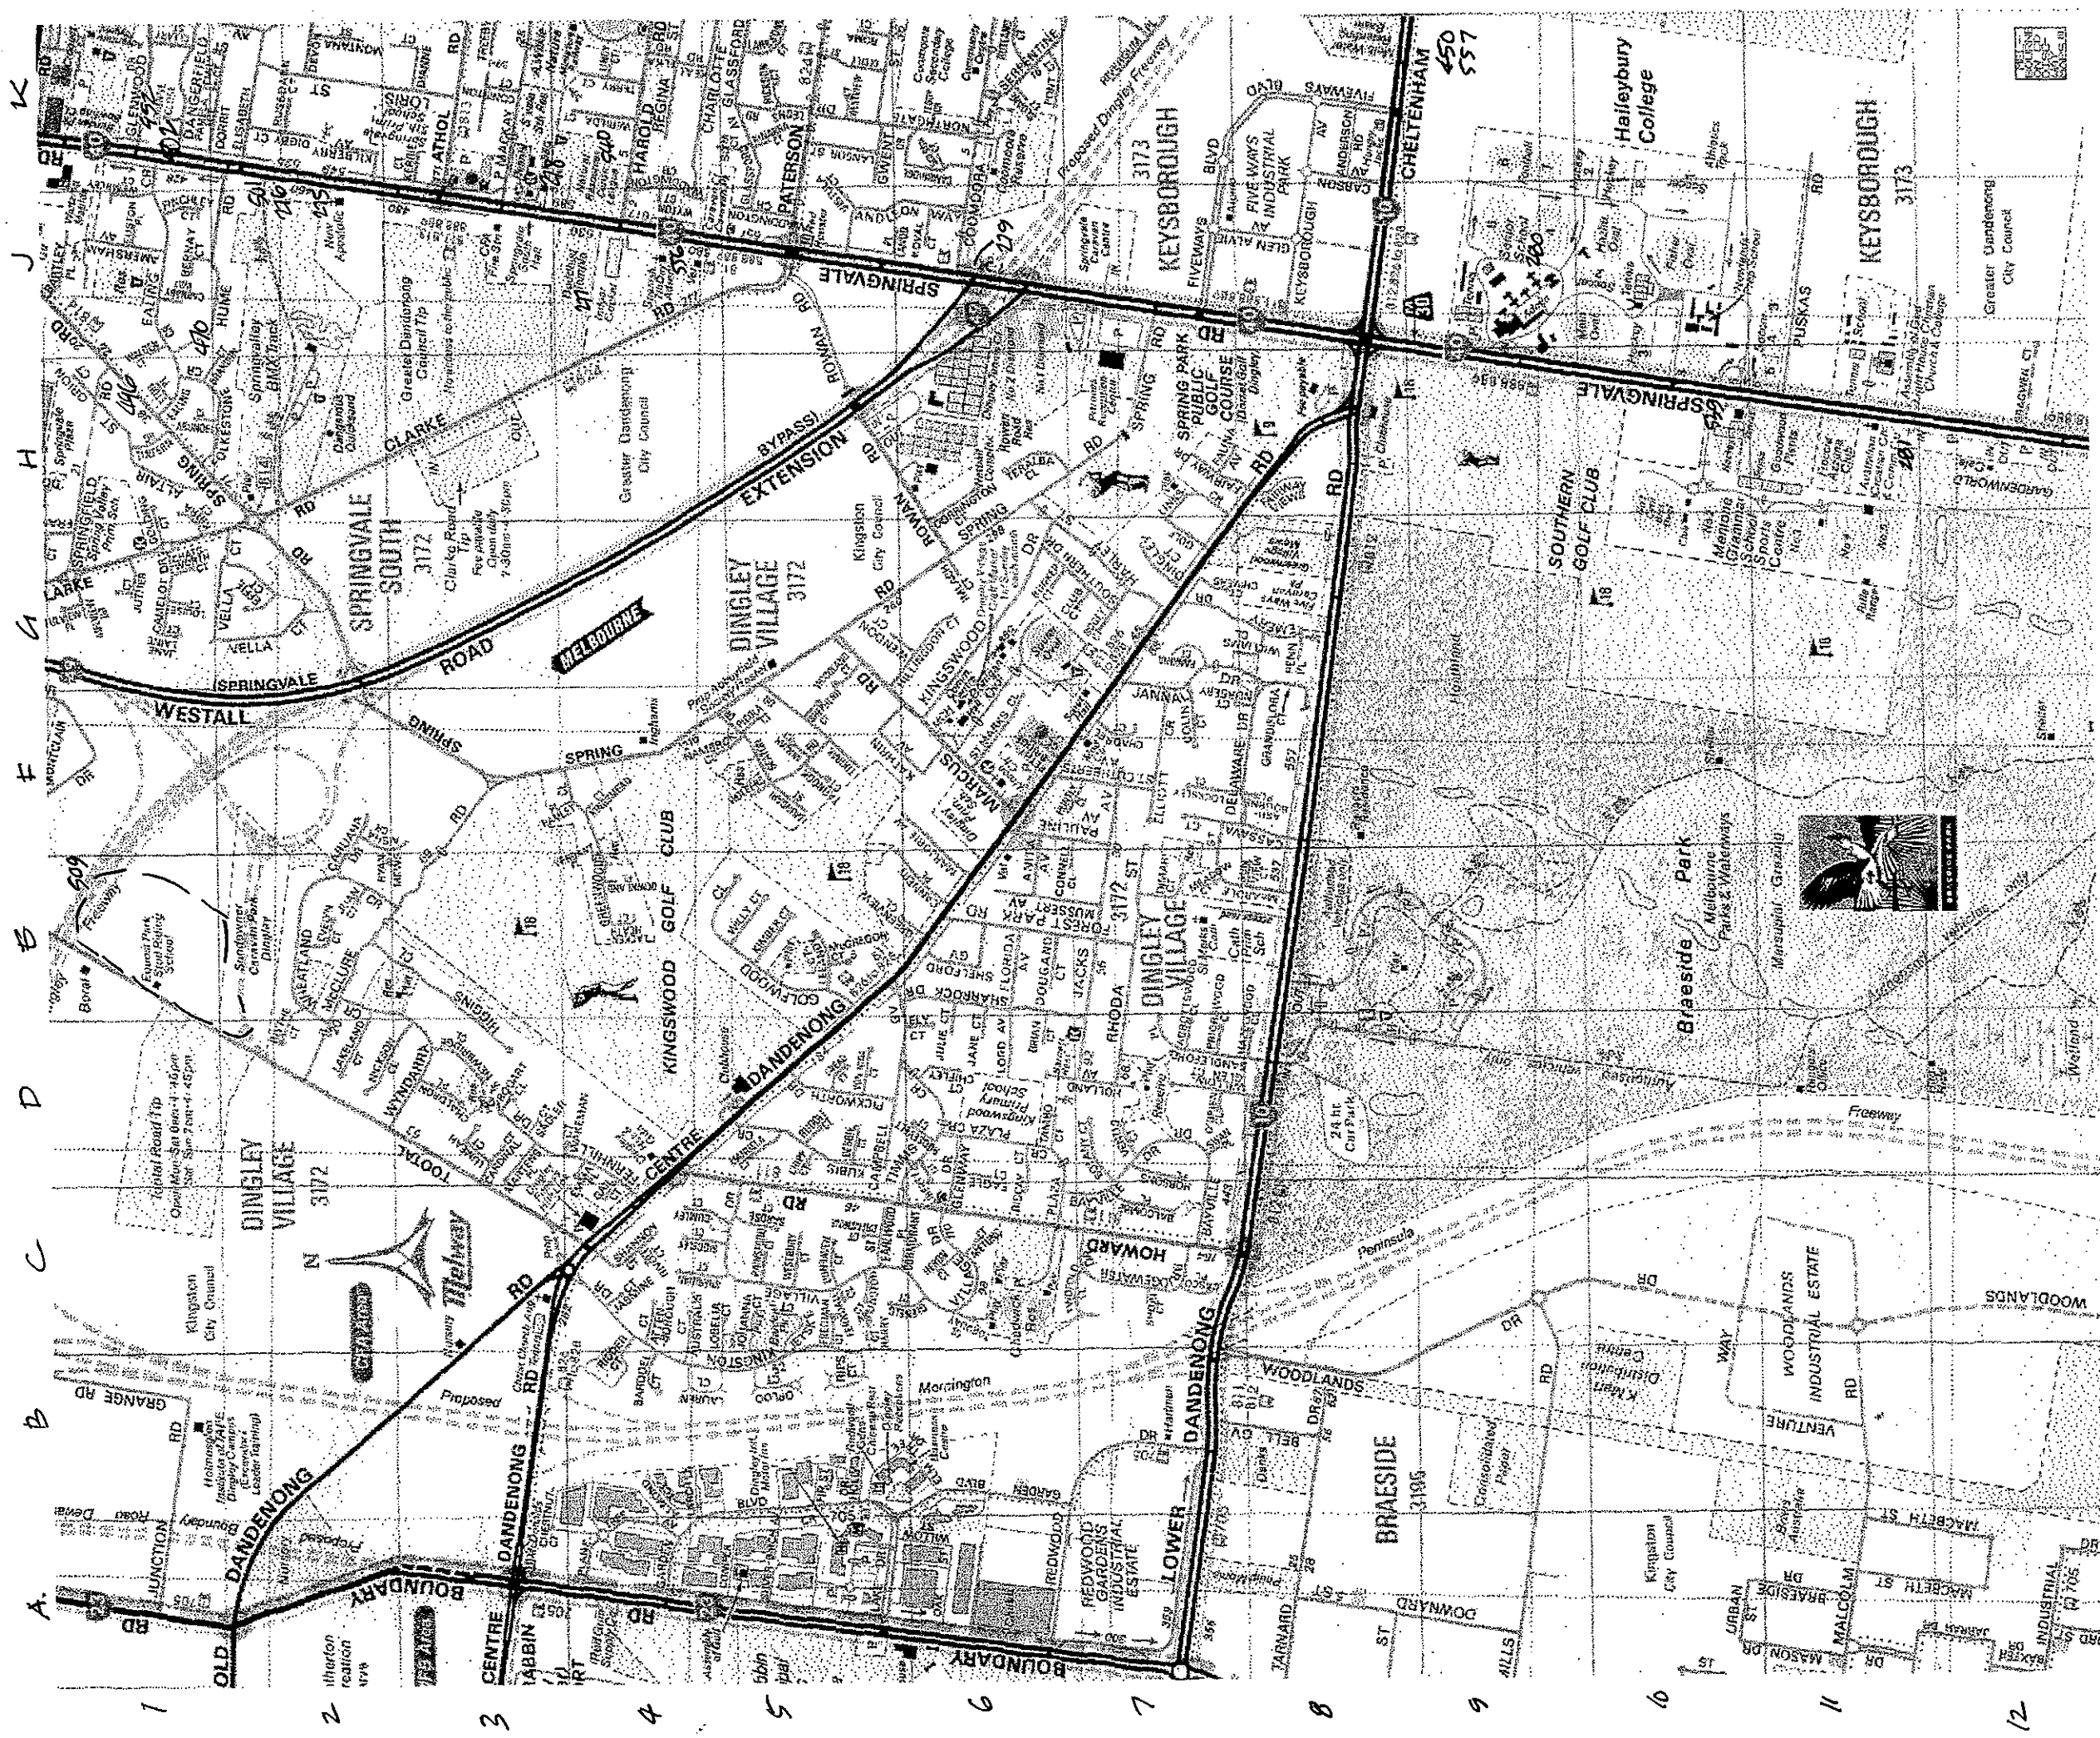

Name: **MELWAY 88**

COPYRIGHT MELWAY PUBLISHING PTY. LTD.
REPRODUCED FROM MELWAY STREET DIRECTORY
EDITION 26, WITH PERMISSION