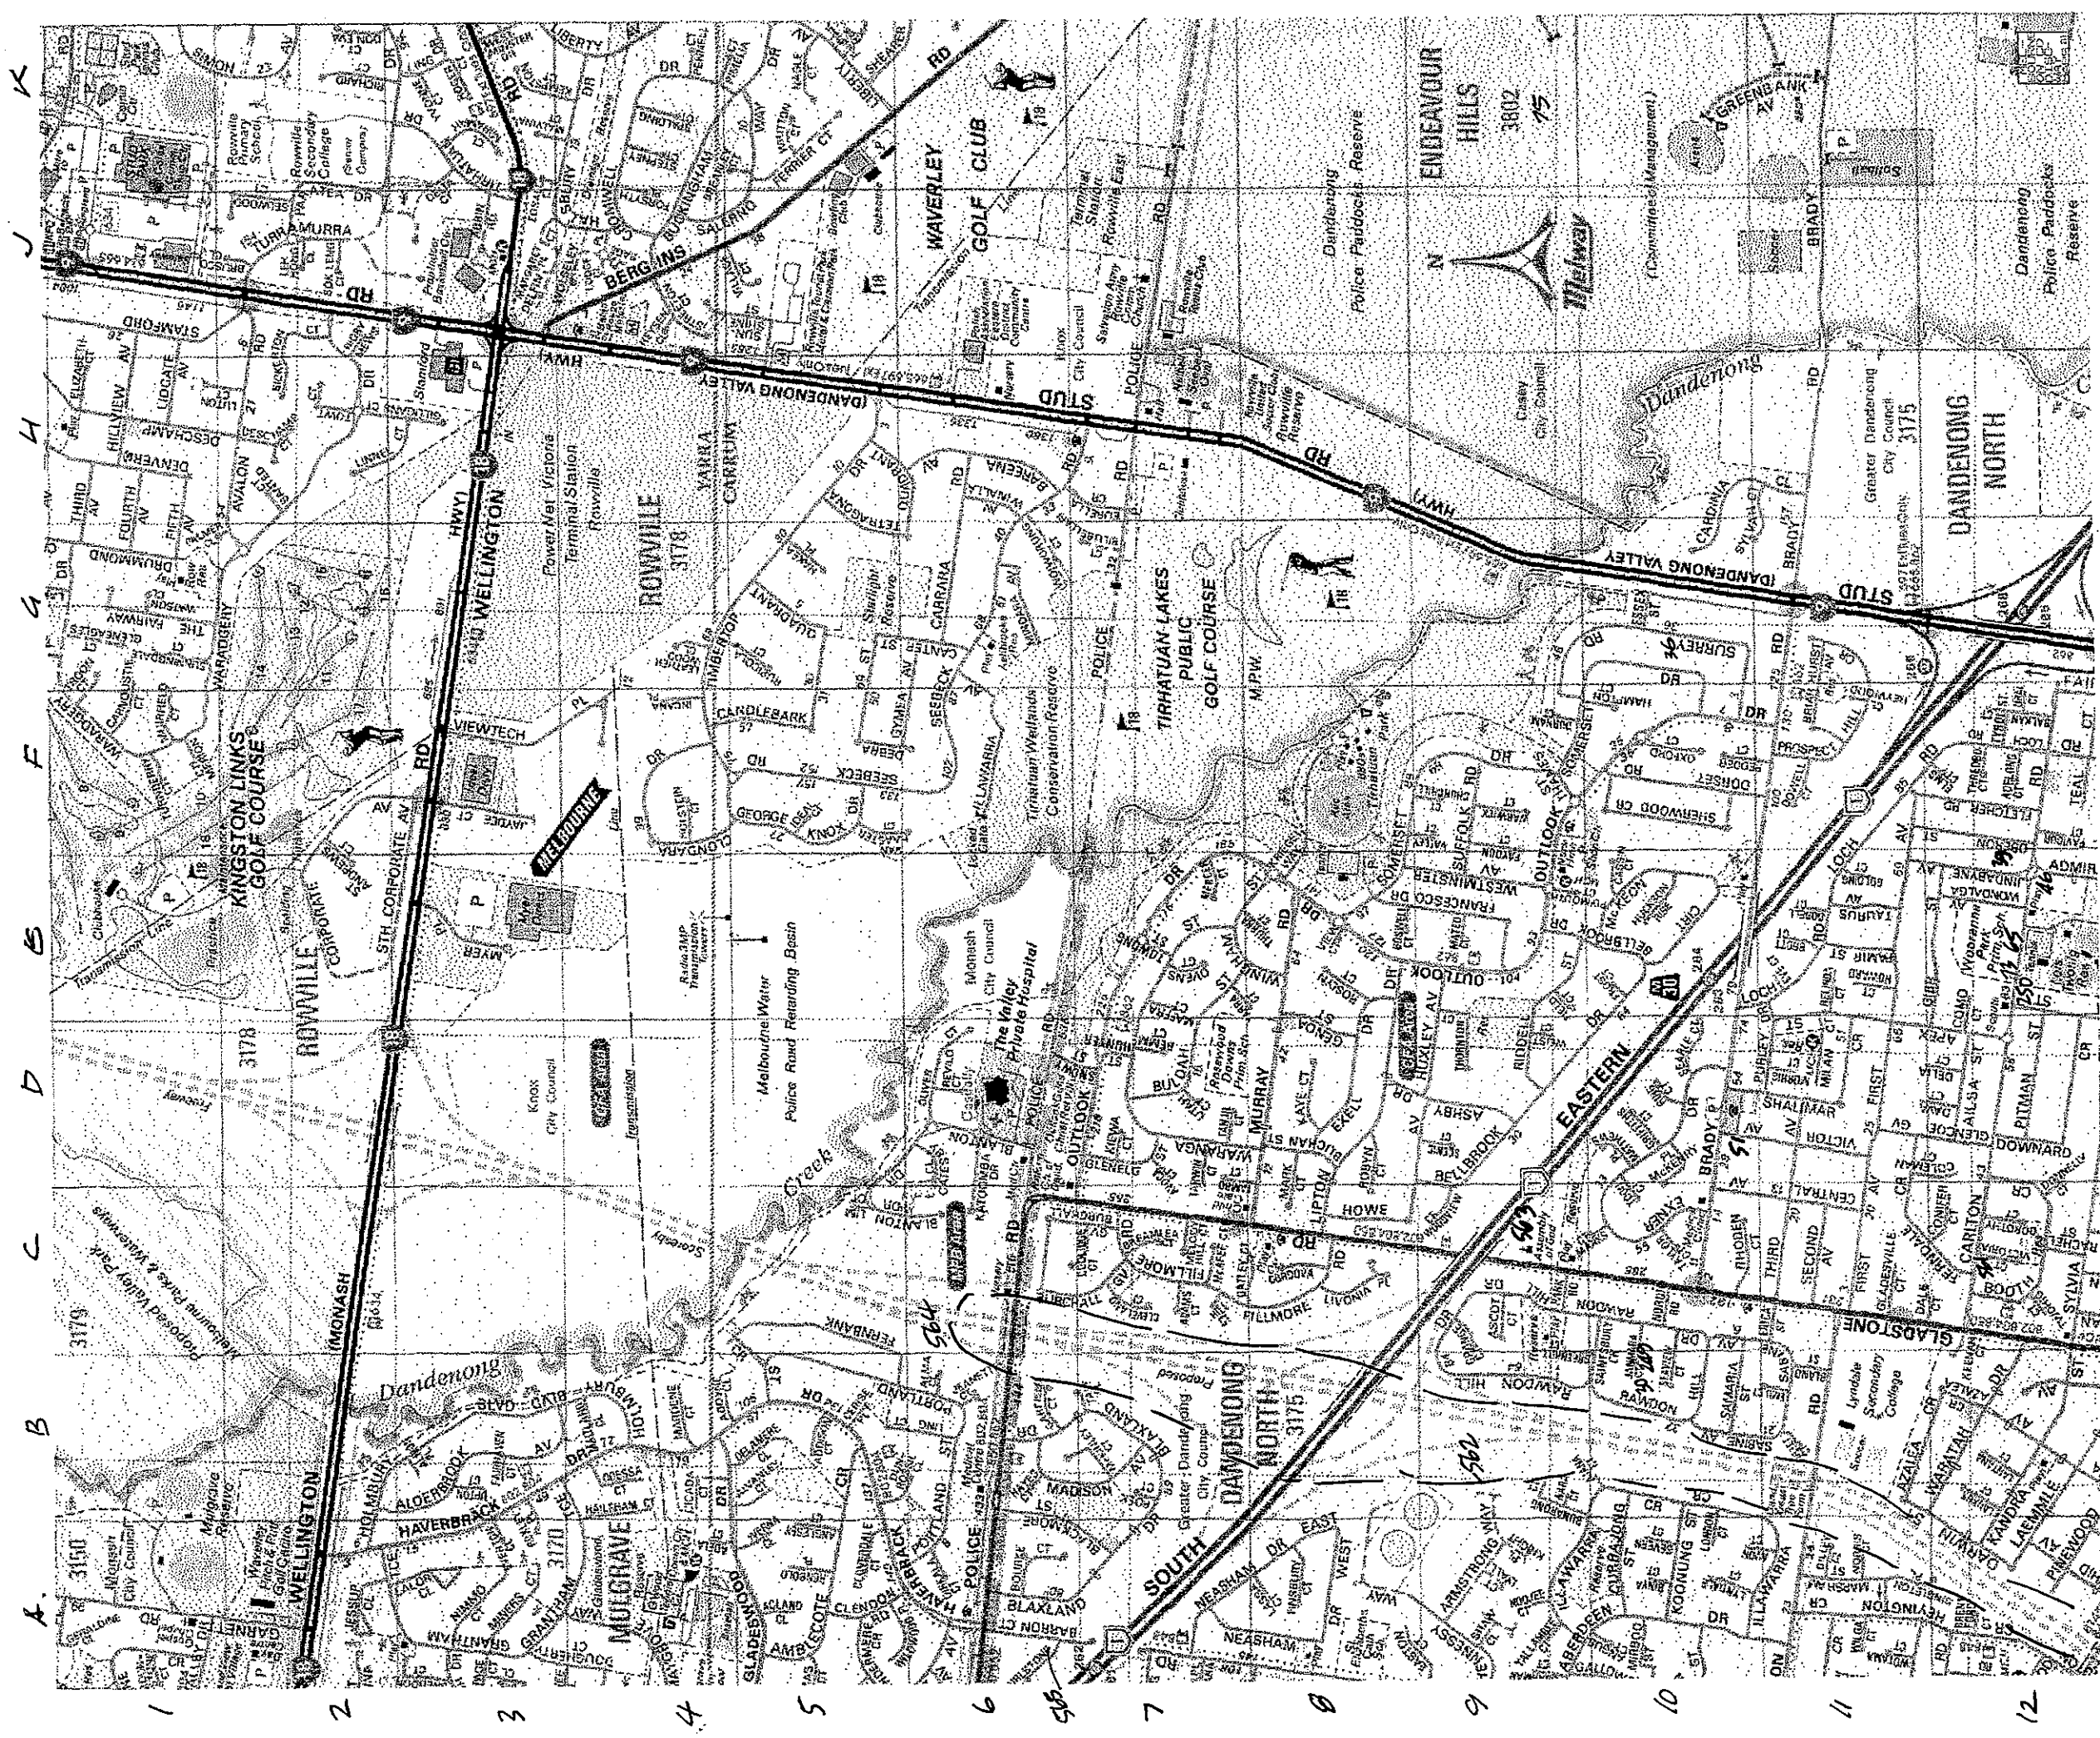

Name: MELWAY 81

COPYRIGHT MELWAY PUBLISHING PTY. LTD.
REPRODUCED FROM MELWAY STREET DIRECTORY
EDITION 26, WITH PERMISSION