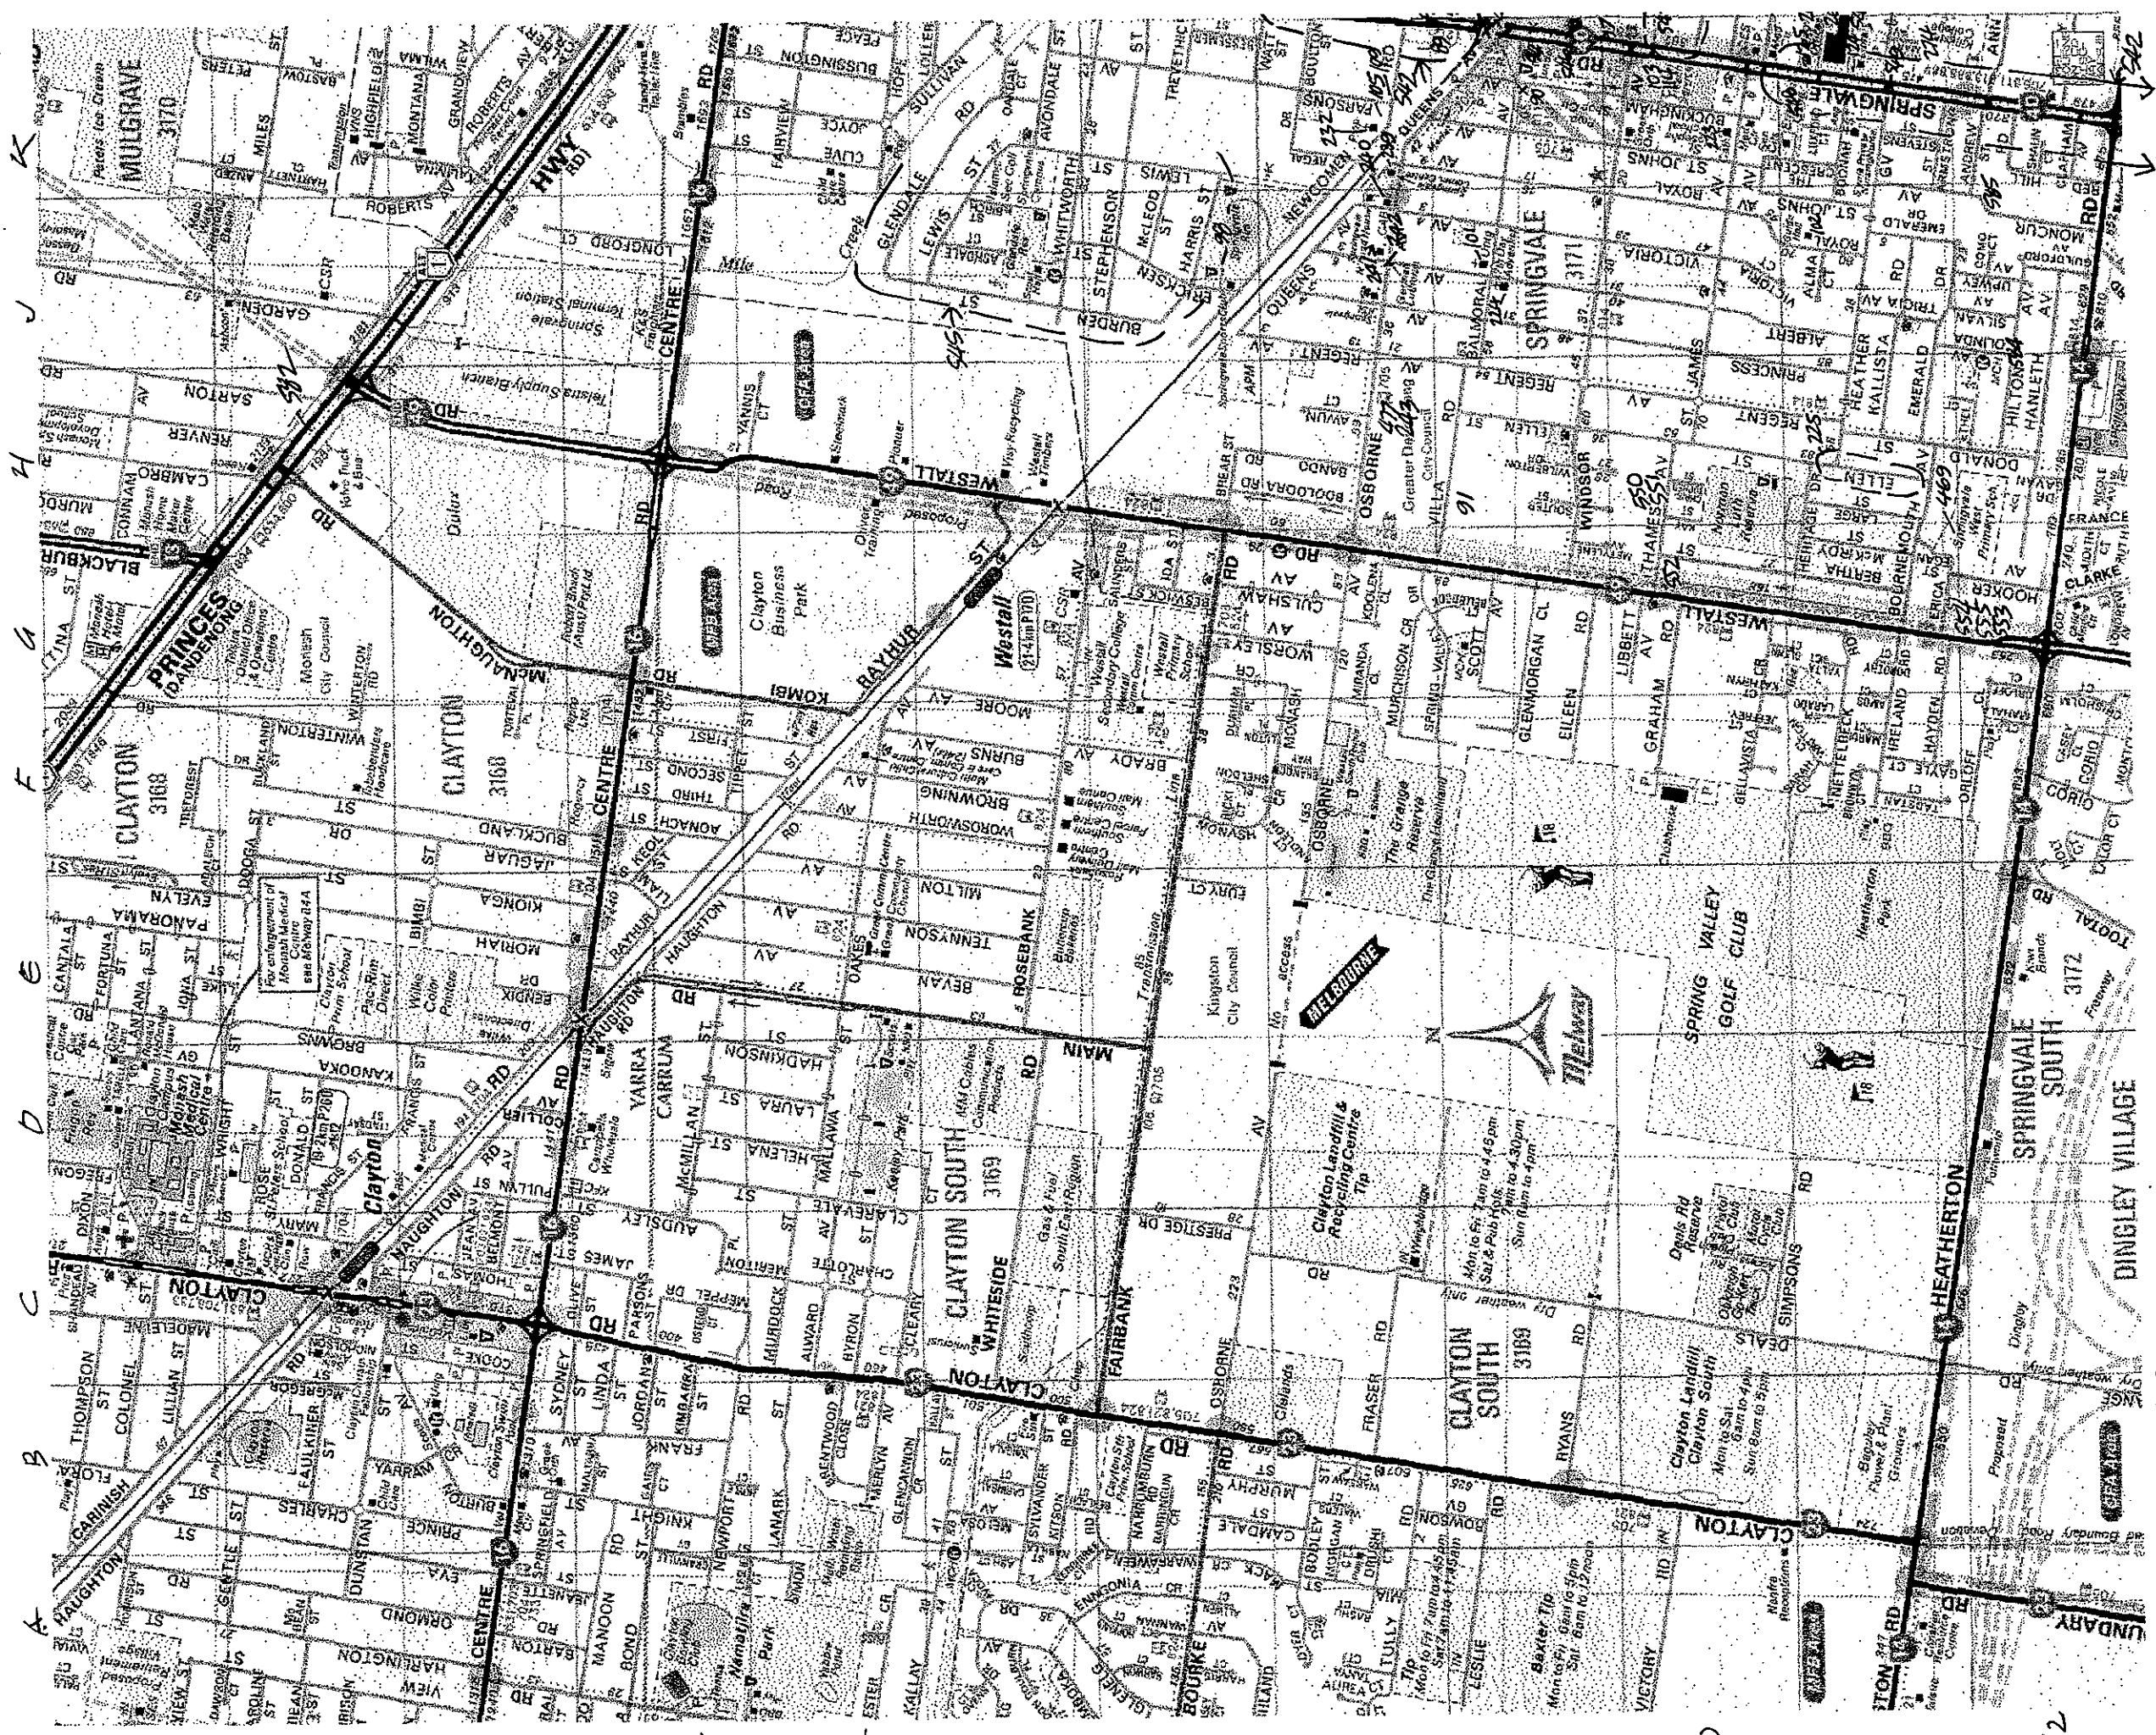

Name: MELWAY 79

COPYRIGHT MELWAY PUBLISHING PTY. LTD.
REPRODUCED FROM MELWAY STREET DIRECTORY
EDITION 26, WITH PERMISSION