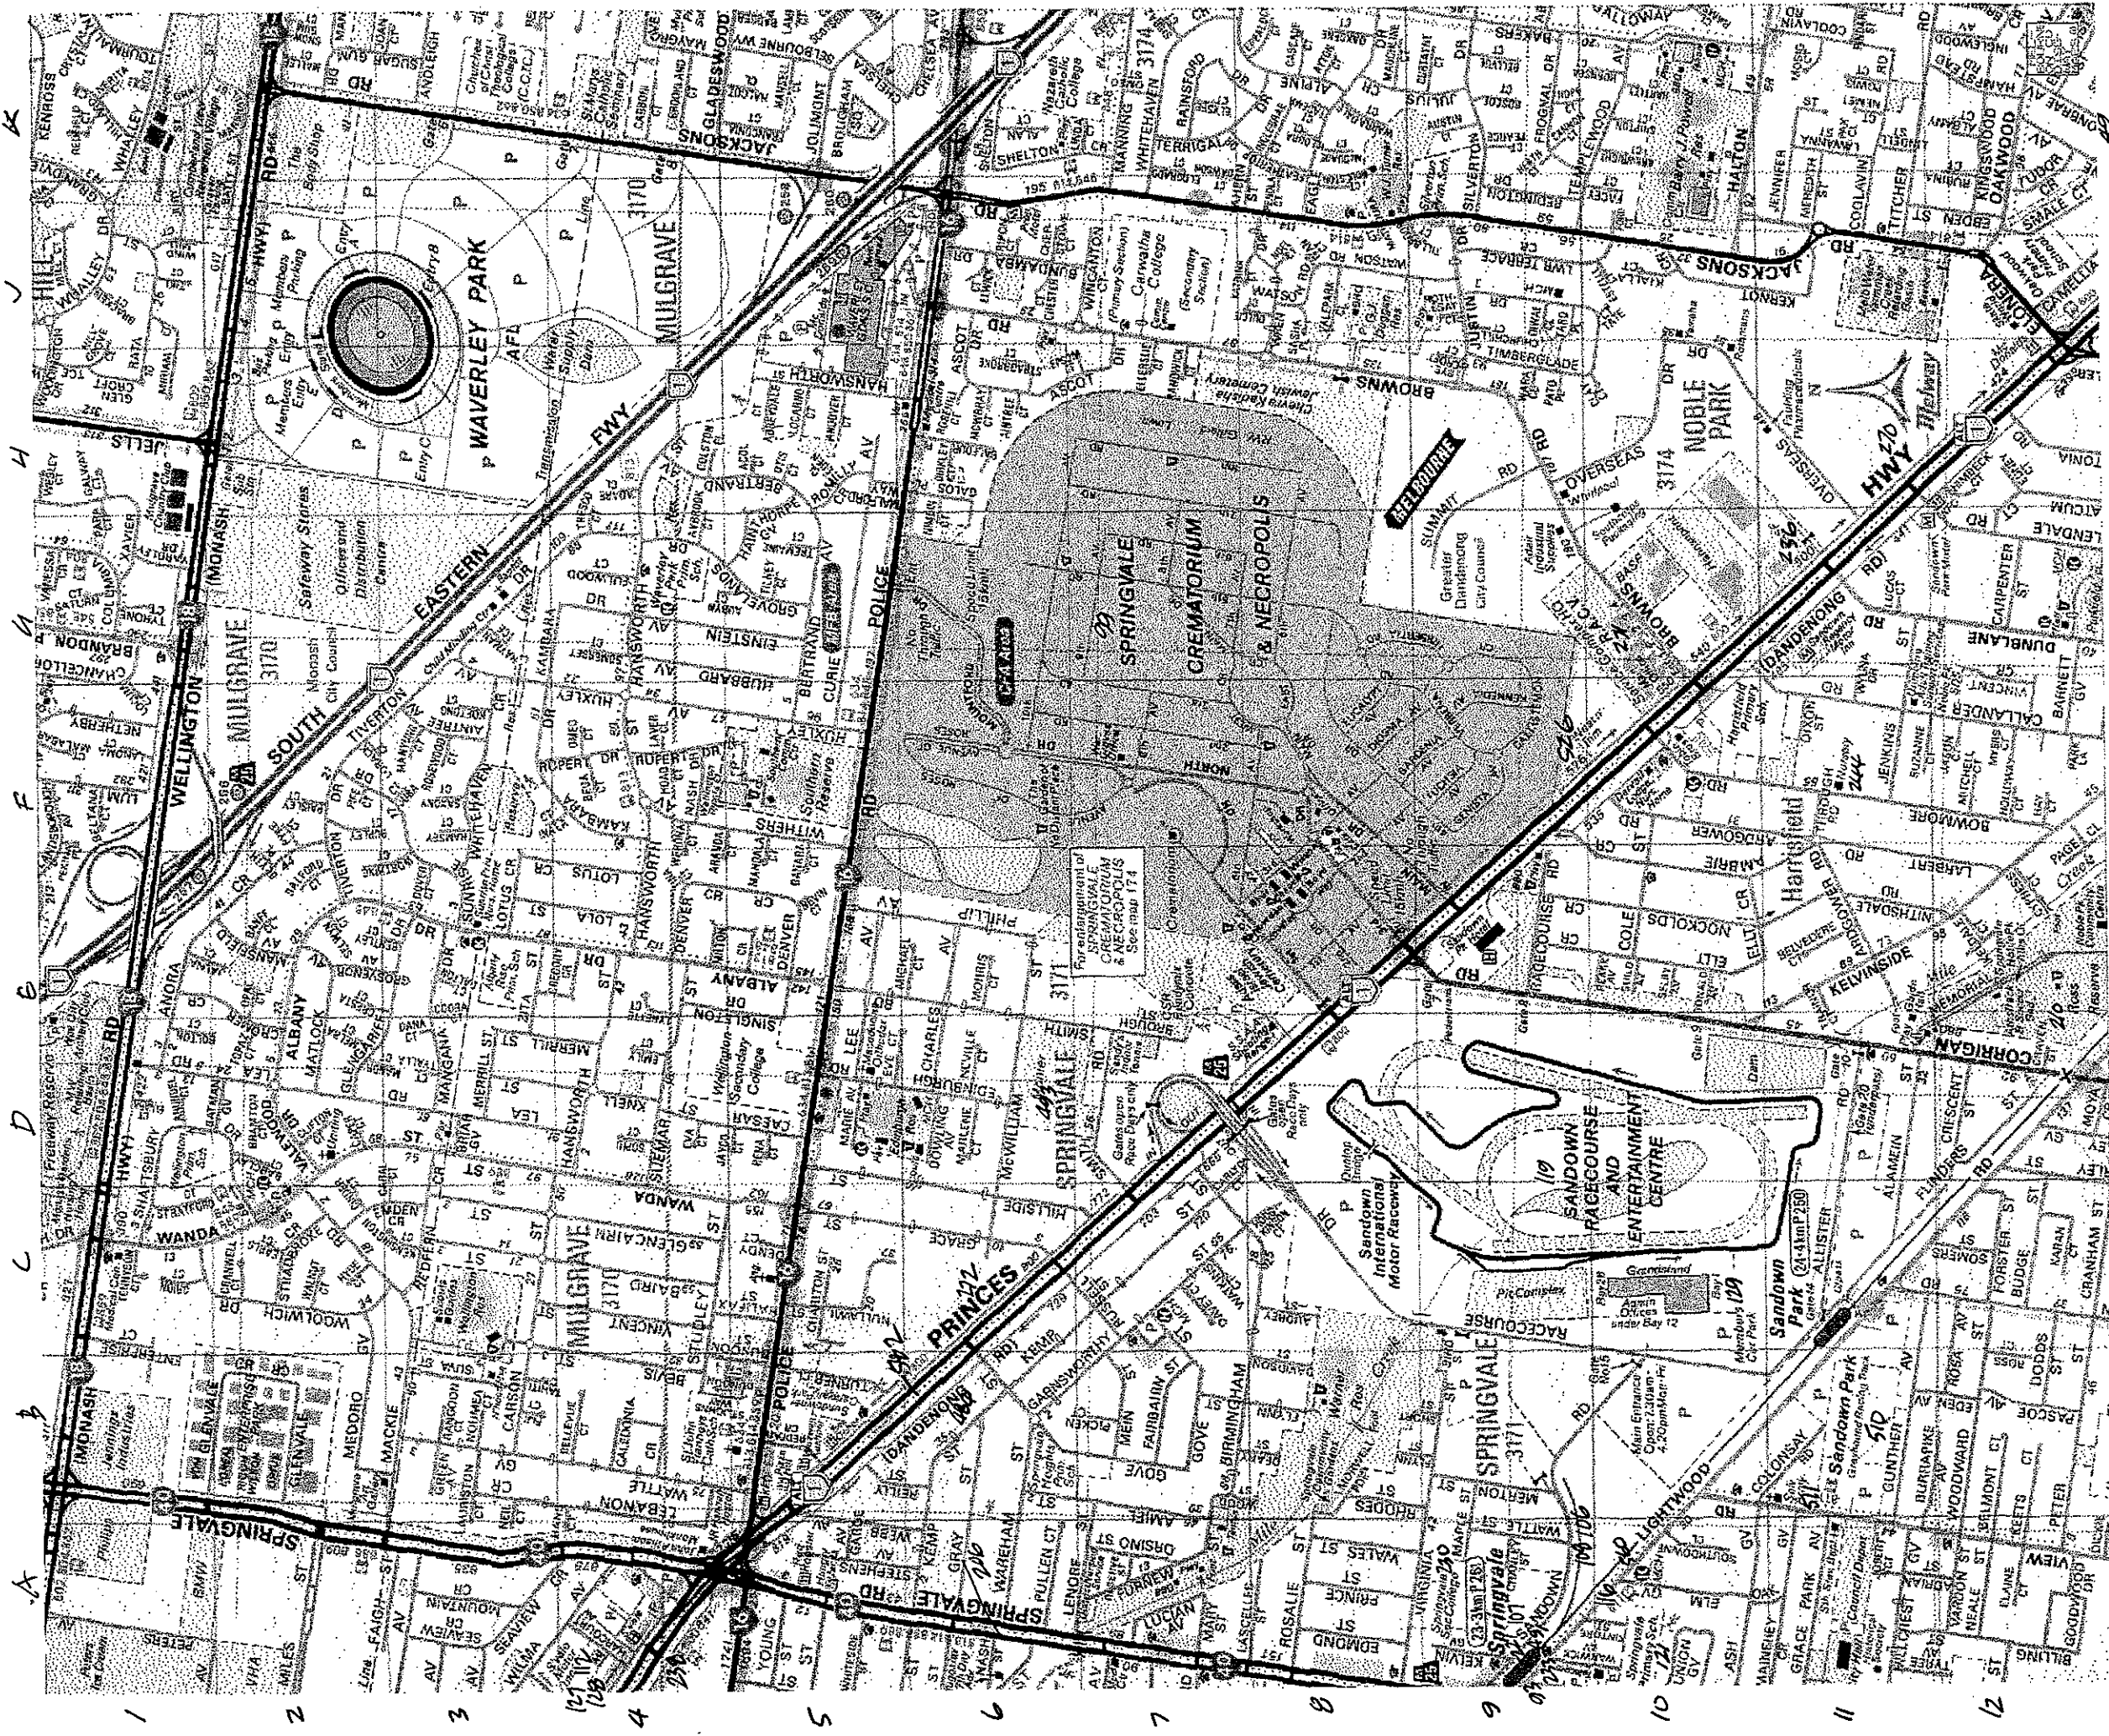

Name: MELWAY 80

COPYRIGHT MELWAY PUBLISHING PTY. LTD.
REPRODUCED FROM MELWAY STREET DIRECTORY
EDITION 26, WITH PERMISSION