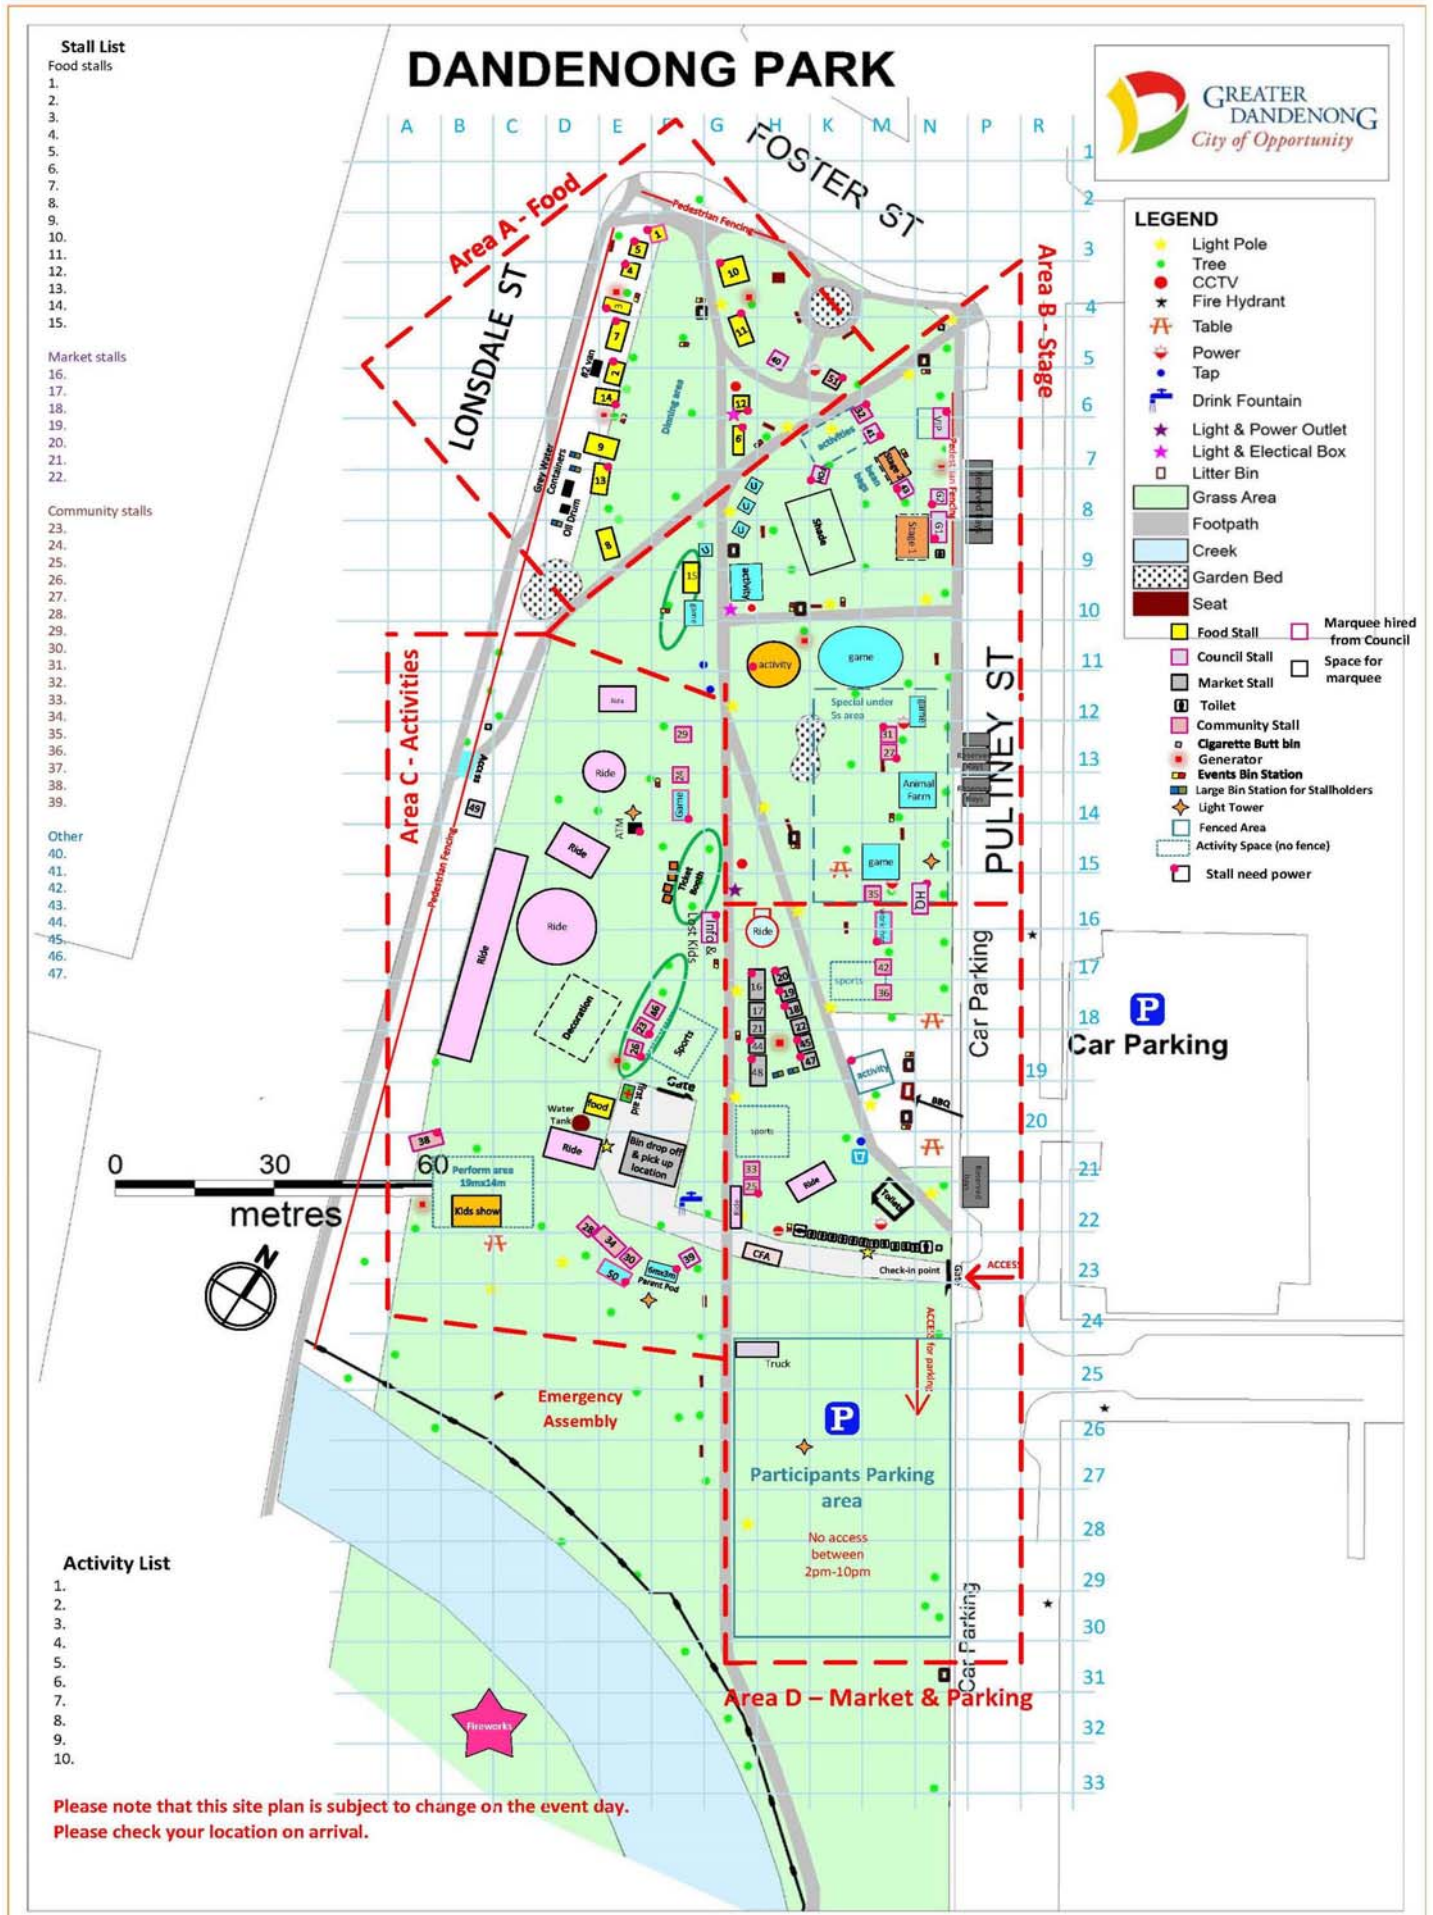

Example Site Plan – Buckingham Ave, Springvale

Example Site Plan – Dandenong Park, Dandenong

Example Site Plan – Wachter Reserve, Keysborough