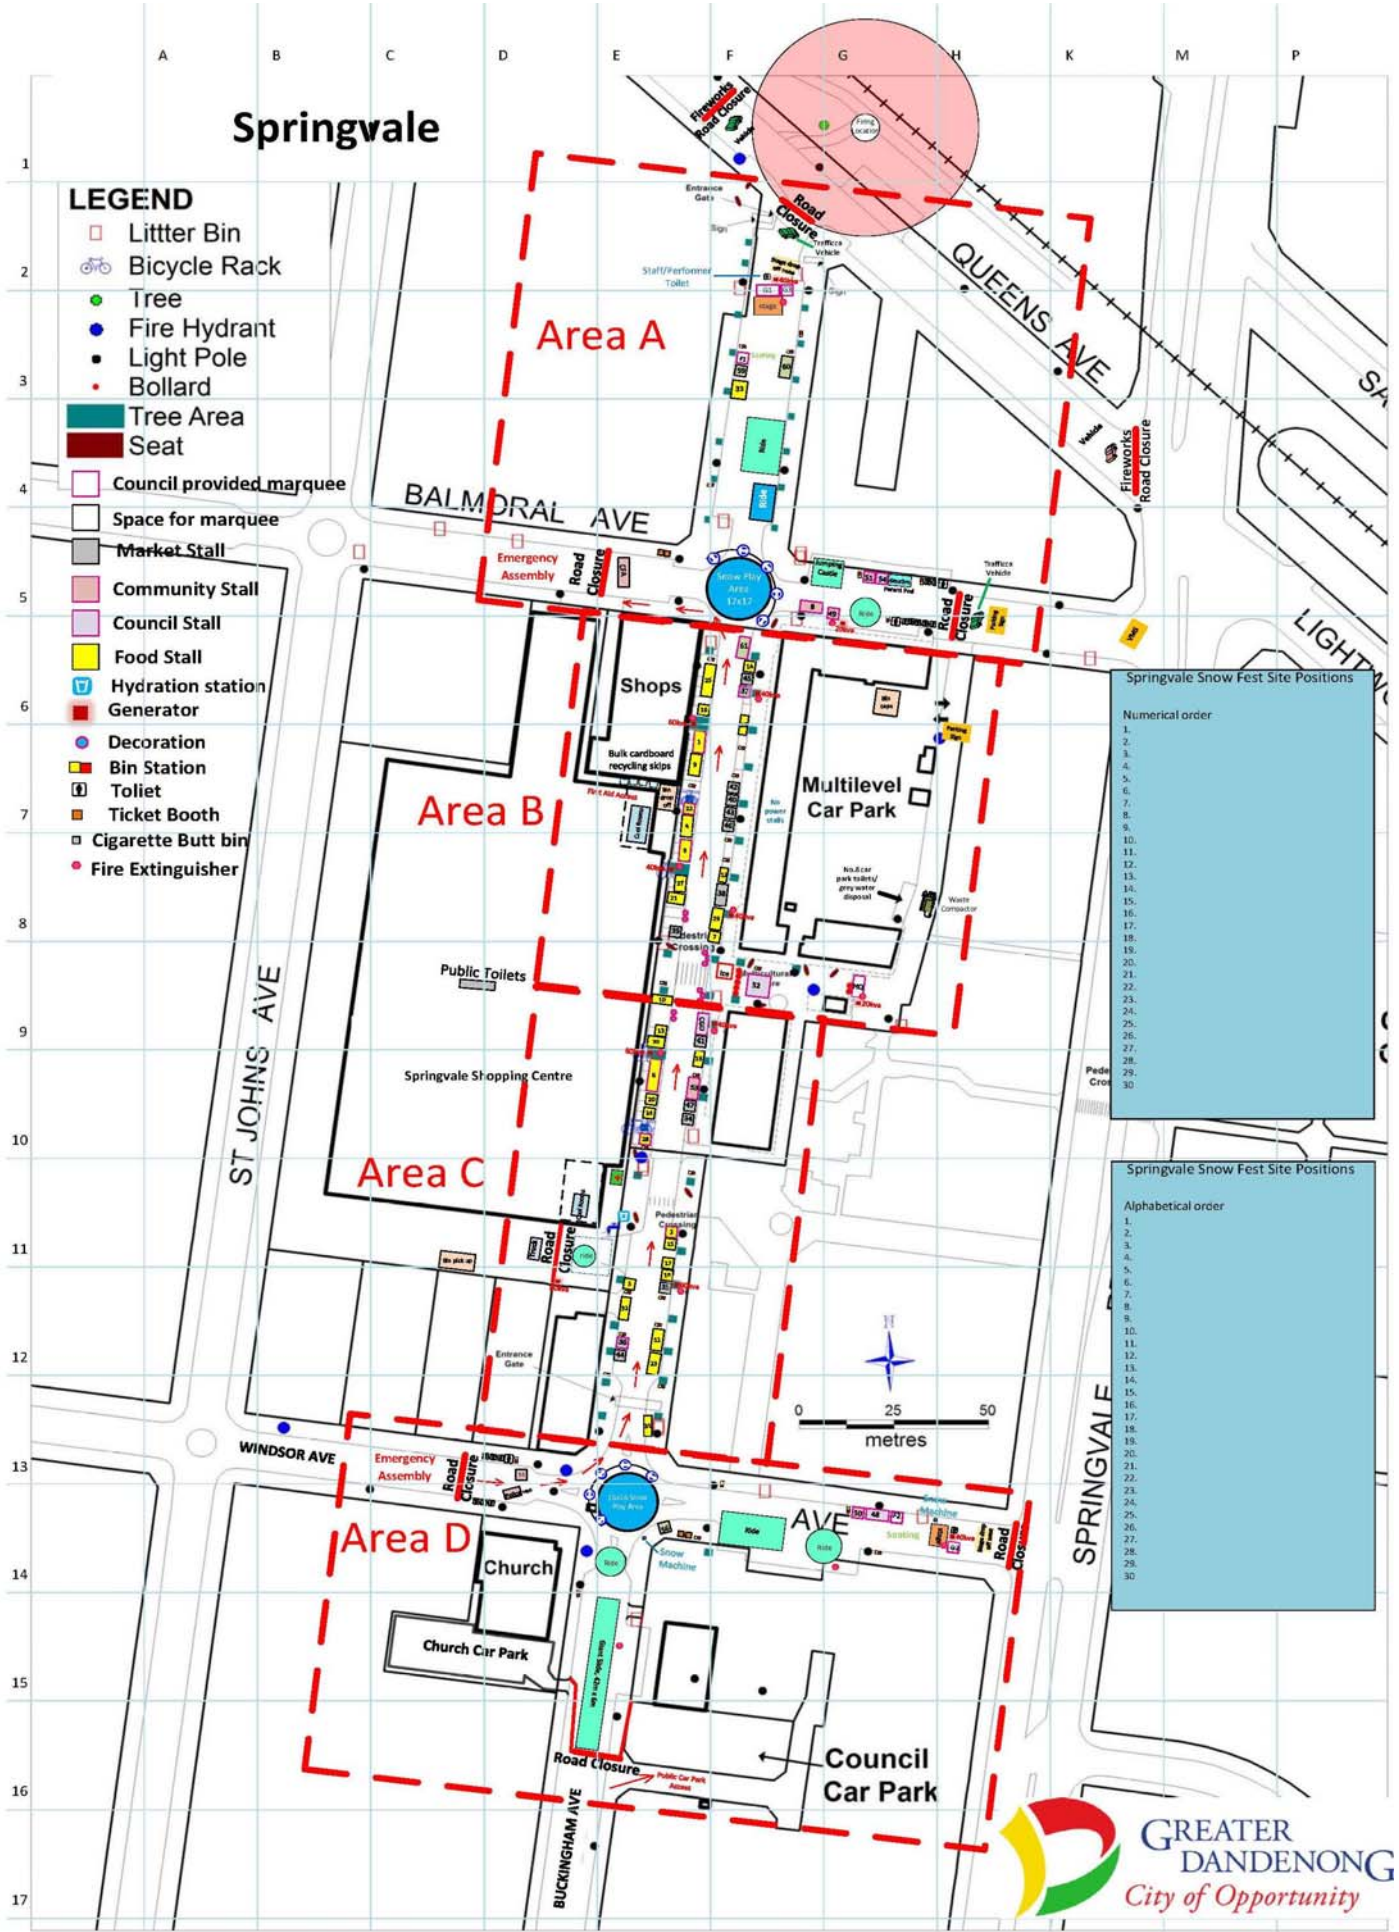

Example Site Plan – Buckingham Ave, Springvale

Example Site Plan – Dandenong Park, Dandenong

Example Site Plan – Wachter Reserve, Keysborough