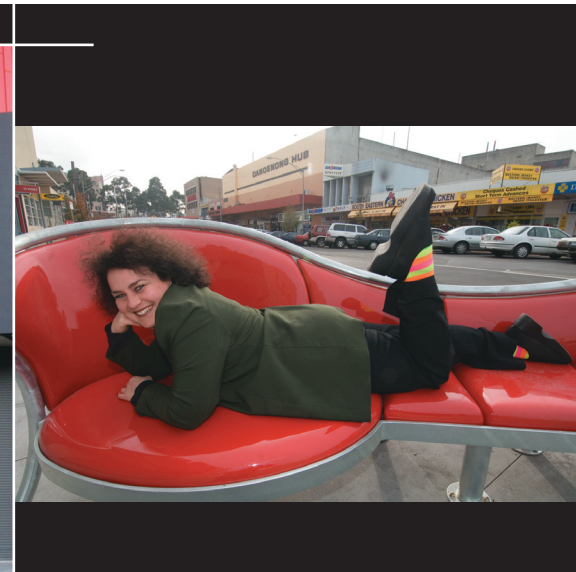

With a prop like appearance, the bright red whimsical *Casting Couch* at the Drum Theatre was created to be a talking point as well as being utilised by visitors, shoppers and performers.

The Project

The Drum Theatre at the redeveloped Dandenong Town Hall attracts hundreds of patrons each month. Despite most of the pedestrian movement occurring at the entrance of the Drum Theatre, much of the day to day activities occur at the rear of the building that allows large theatre production vehicles to unload stage equipment and theatre props.

The Vision

The Langhorne Street Drum Theatre façade offers a stage door for performers to enter and exit as productions permit. It was with a vision that the stage door area be activated with an external seating treatment to respond to this activity.

The vision was for a whimsical seat that had a prop like appearance and would prompt passers by to question whether the seat had been left outside of the Drum Theatre by accident.

Big Fish

Big Fish Pty. Ltd., an accomplished design and construction company, were commissioned to design, fabricate and install an external seating feature to the newly designed streetscape. With a reputation for creating a number of diverse and innovative artworks both within the City of Greater Dandenong and across Victoria, Big Fish Pty. Ltd. was well equipped to materialise the vision.

The Chaise Lounge

The creation of the red resin chaise lounge at the back entrance of the Drum Theatre is a talking point for guests and performers alike. A number of performers have been spotted sneaking a break and relaxing on the chaise lounge during and after performing on stage.