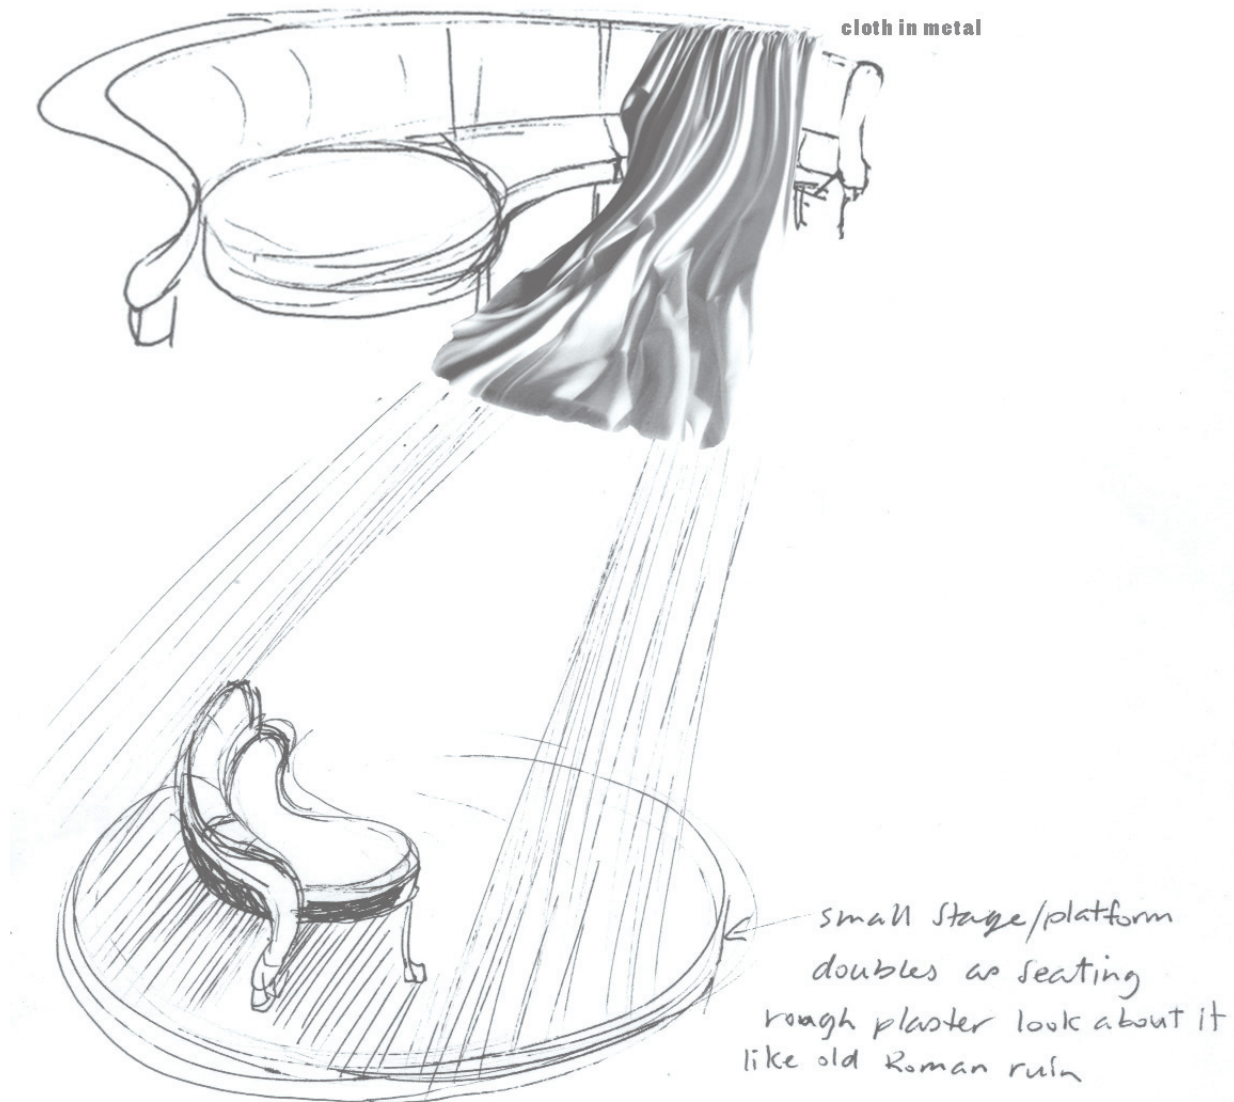

With a prop like appearance, the bright red whimsical *Casting Couch* at the Drum Theatre was created to be a talking point as well as being utilised by visitors, shoppers and performers.

The Project

The Drum Theatre at the redeveloped Dandenong Town Hall attracts hundreds of patrons each month. Despite most of the pedestrian movement occurring at the entrance of the Drum Theatre, much of the day to day activities occur at the rear of the building that allows large theatre production vehicles to unload stage equipment and theatre props.

The Vision

The Langhorne Street Drum Theatre façade offers a stage door for performers to enter and exit as productions permit. It was with a vision that the stage door area be activated with an external seating treatment to respond to this activity.

The vision was for a whimsical seat that had a prop like appearance and would prompt passers by to question whether the seat had been left outside of the Drum Theatre by accident.

Big Fish

Big Fish Pty. Ltd., an accomplished design and construction company, were commissioned to design, fabricate and install an external seating feature to the newly designed streetscape. With a reputation for creating a number of diverse and innovative artworks both within the City of Greater Dandenong and across Victoria, Big Fish Pty. Ltd. was well equipped to materialise the vision.

The Chaise Lounge

The creation of the red resin chaise lounge at the back entrance of the Drum Theatre is a talking point for guests and performers alike. A number of performers have been spotted sneaking a break and relaxing on the chaise lounge during and after performing on stage.