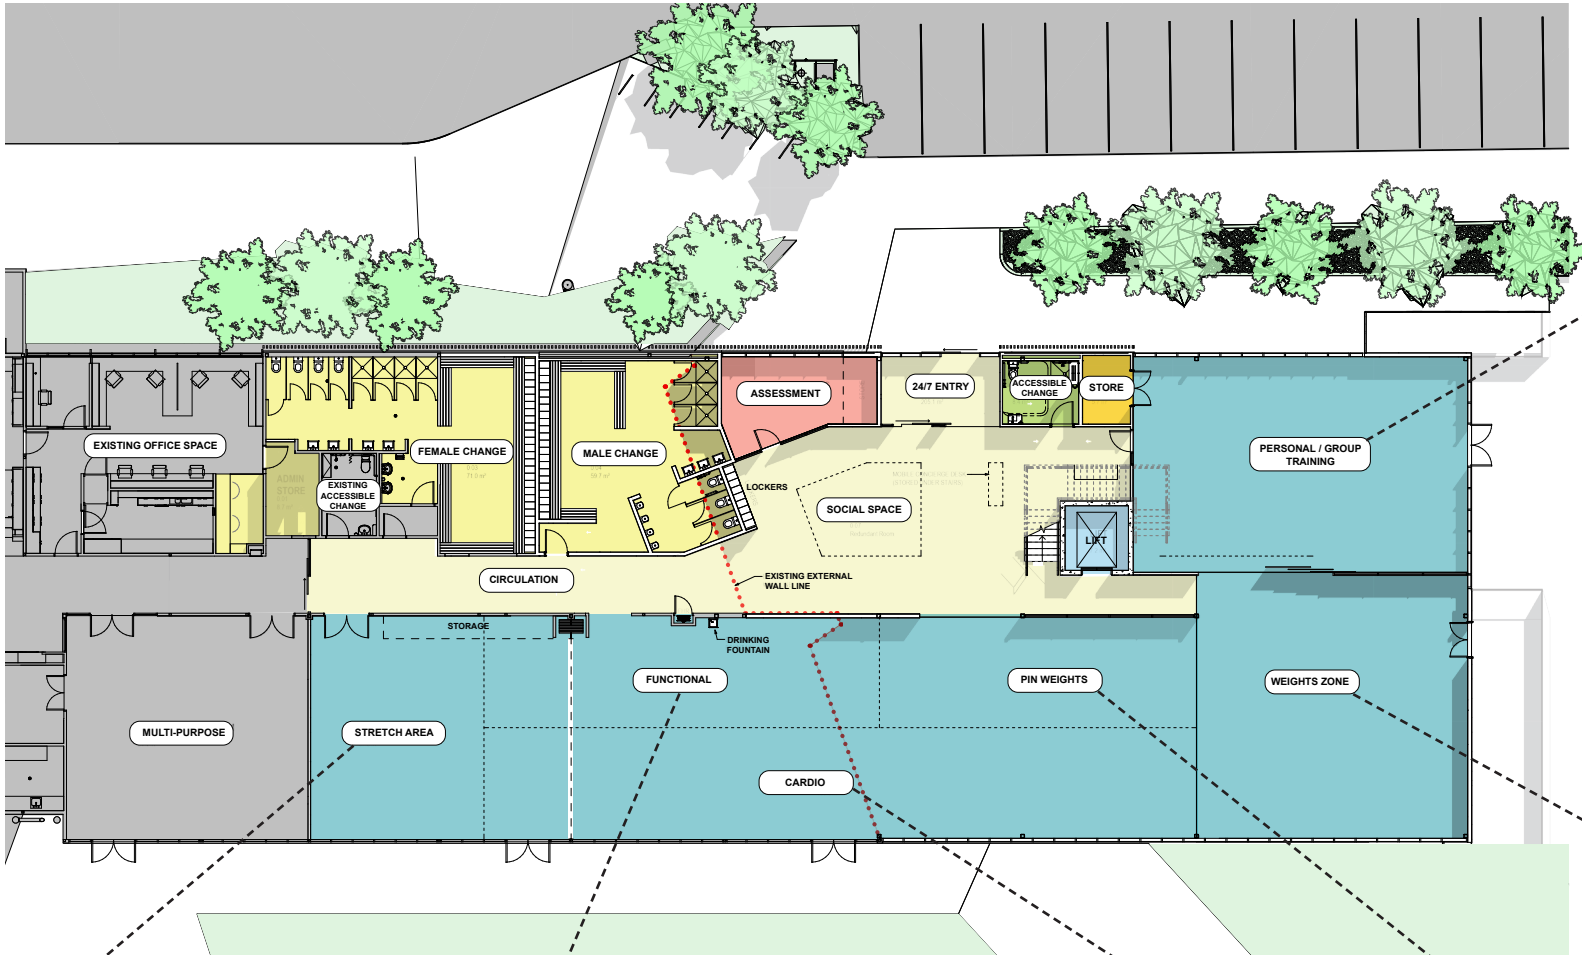

CO-OP
CO-OP STUDIO PTY LTD

ROSS RESERVE

PROPOSED REDEVELOPMENT

LIGHTWOOD ROAD

MEMORIAL DRIVE

DJERRING TRAIL

FRANKSTON TRAIN LINE

SKATE PARK

MEMORIAL DRIVE

HEATHERTON RD

HEATHERTON RD REC. SPACE

HEATHERTON RD

EXISTING
CONTEXT

PERSONAL TRAINING

PERSONAL TRAINING

WEIGHTS ZONE

STRETCH AREA

FUNCTIONAL TRAINING

CARDIO

PIN WEIGHTS

PROPOSED GROUND FLOOR PLAN

WELLNESS

WELLNESS

GROUP TRAINING