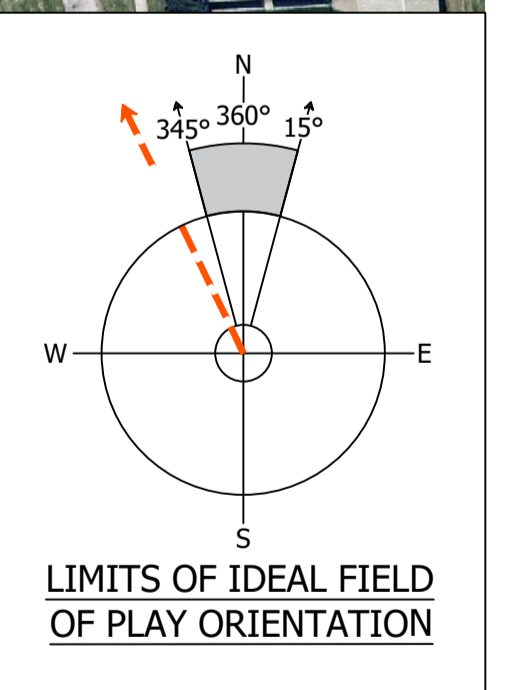

ROSS RESERVE SYNTHETIC SOCCER PITCH

9 Memorial Dr, Noble Park VIC 3174

LOCALITY PLAN

OVERALL SITE LAYOUT PLAN

ALL AERIAL IMAGERY USED IN THE PRODUCTION OF THIS DRAWING SET HAVE BEEN UNDER LICENSE FROM NEARMAP.

LIMITS OF IDEAL FIELD OF PLAY ORIENTATION