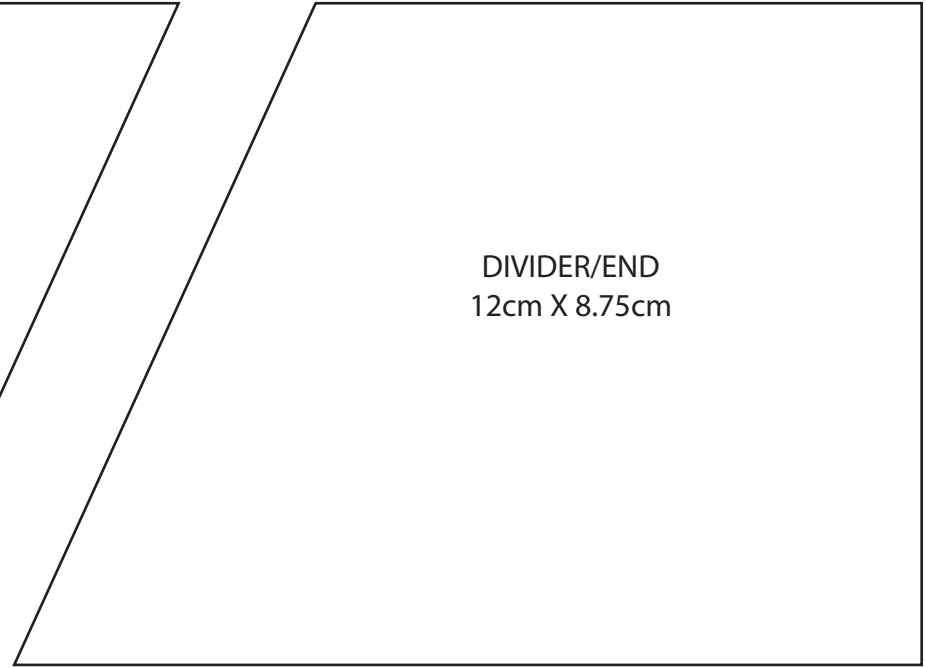

BASE PLATE
9.5cm X 18.5

FRONT PANEL
8 cm X 18.5

BACK PANEL
19cm X 18.5

DIVIDER/END
12cm X 8.75cm

DIVIDER/END
12cm X 8.75cm

DIVIDER/END
12cm X 8.75cm

DIVIDER/END
12cm X 8.75cm